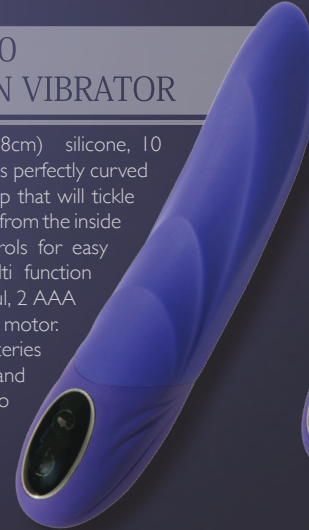

## METAL BUNNY BUTT PLUG

Polished nickel free metal plug is 2.75" (6.98cm) in length. The black rabbit fur tail adds a ticklish treat and compliments any bare backside.

SS52081

## VIOLET 10 FUNCTION VIBRATOR

Smooth 7" (17.78cm) silicone, 10 function vibrator is perfectly curved with a vibrating tip that will tickle and stimulate you from the inside out. Button controls for easy on-off, and multi function selection. Powerful, 2 AAA battery operated motor. Simply insert batteries (not included) and you're ready to go, no charging necessary.