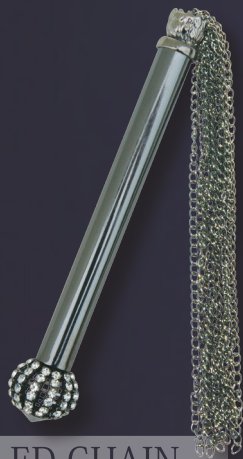

MIDNIGHT

BY SPORTSHEETS®

SS52012

JEWELLED CHAIN TICKLER

A gem-encrusted crown and gleaming handle with strands of delicate chain give this regal scepter a small, but mighty sting. Perfect for temperature play. Heat up or cool down the falls for added sensations.