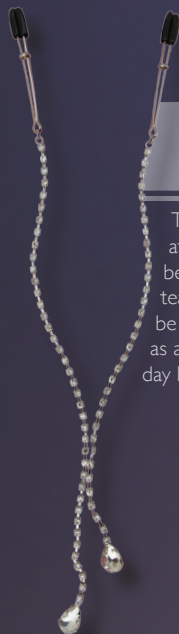

## SATIN MASK

Traditional shaped satin eye mask ties around the head with a supple ribbon. Disguises your identity yet leaves just enough of your eyes exposed allowing your partner to guess your innocent or evil intent.

## LACE CROP

Covered in a luxurious lacy\* fabric, the head of this stylish, sleek crop is set off with a lavish black corseted ribbon and satin bow. The stem is made of a thin yet sturdy rod. The handle is covered at the base with the same lacy fabric.

# MIDNIGHT

BY SPORTSHEETS®

SS52012

## JEWELLED CHAIN TICKLER

A gem-encrusted crown and gleaming handle with strands of delicate chain give this regal scepter a small, but mighty sting. Perfect for temperature play. Heat up or cool down the falls for added sensations.