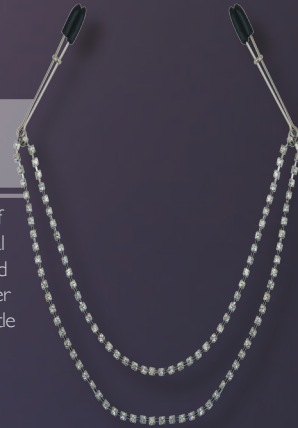

BLING NIPPLE CLIPS

This 20" (50.8cm) double strand of sparkling bling will give you a formal feeling while the adjustable rubber-tipped nipple clips serve as a constant reminder that everyone is entitled to feeling a little pain with their pleasure.