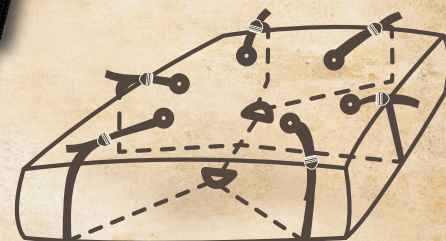

• Anodized aluminum • Nickel free metal hardware • Expands from 28.5" to 37" • Breaks down into 3 pieces for travel • Includes center D-Ring for attachments • Includes clips on each end to be used with Edge Wrist or Ankle Cuffs • Index lines show you how to line up all 3 pieces for easy assembly • Handcrafted • Limited lifetime warranty

Edge[®]
Sportsheets[®]

Hand Grip Wrist Cuffs™

Item #SS98024

- Cowhide leather
- Grips allow for tense pulling or suspension play (up to 200 lbs)
- Nickel free metal hardware
- 1 Pair of lined leather cuffs, inside adjusts from 7.5" to 12"
- Grip handles
- Heavy duty clips
- Handcrafted
- Limited lifetime warranty

Edge[®]
Sportsheets[®]

Extreme Under The Bed Restraints™

Item #SS98032

- 1 Complete set with six straps with welded O-Rings
- O-Ring to O-Ring 132"
- Center strap 66" designed to fit under your mattress
- Webbing width 1.5"
- Nickel free metal hardware
- Limited lifetime warranty