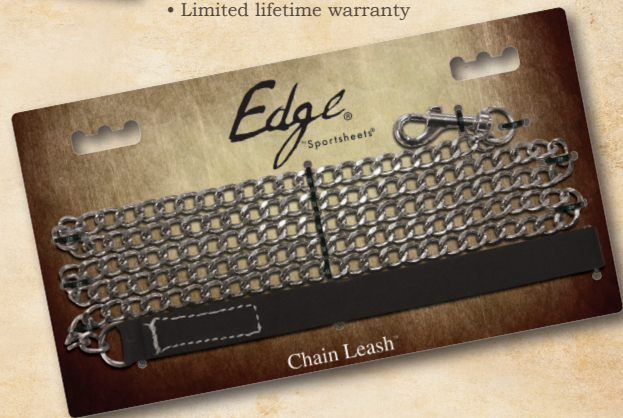

Leather 6-Point Hog Tie[™]

Item #SS98001

- Cowhide leather
- Nickel free metal hardware
- Unique 6 point hog tie allows for 2 additional connections to gags, collars, and toys
- Can be used with Edge Wrist or Ankle Cuffs or other attachments
- Handcrafted
- Limited lifetime warranty

Edge[®]
Sportsheets[®]

Lined Leather Collar™

Item #SS98025

- Cowhide leather
- Nickel free metal hardware
- Lockable buckle closure
- Solid, metal D-Ring faces front for easy attachment
- Lined leather collar fits necks from 12" to 20.5"
- Handcrafted
- Limited lifetime warranty

Soft Posture Collar™

Item #SS98027

- Cowhide leather
- Nickel free metal hardware
- Posture collar dictates posture obedience
- Lockable buckle closure
- Solid metal D-Ring faces front for easy attachment
- Fits necks from 14.25" to 18"
- Handcrafted
- Limited lifetime warranty

Chain Leash™

Item #SS98029

- Cowhide leather strap
- Nickel free metal hardware
- Use with any Edge collar or cuffs
- 47" Chain with strap
- Handcrafted

Classic Leather Slapper
Item #SS90501

• 17.5" long cowhide leather slapper • Long handle for easy grip • Two individual leather ends slap together to give this product it's name • Ball chain strap • Handcrafted • Limited lifetime warranty